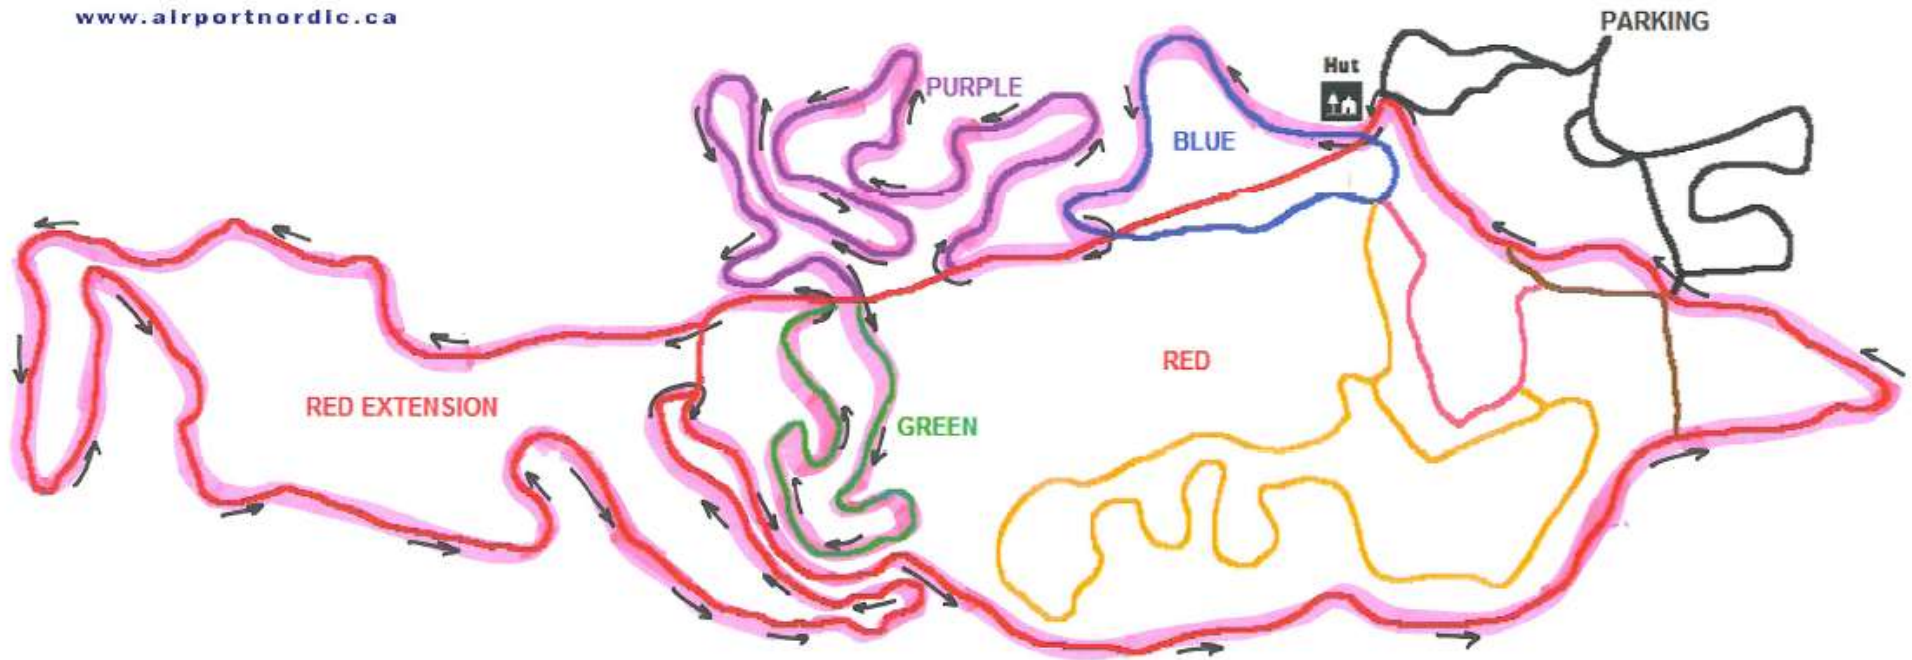

Lakeside Loppett 10 kM

www.airportnordic.ca

Trail	Distance	Difficulty
 Blue	1.0 KM	
 Purple	2.2 KM	
 Green	1.0 KM	
 Red	3.2 KM	
 Red Extension	3.4 KM	