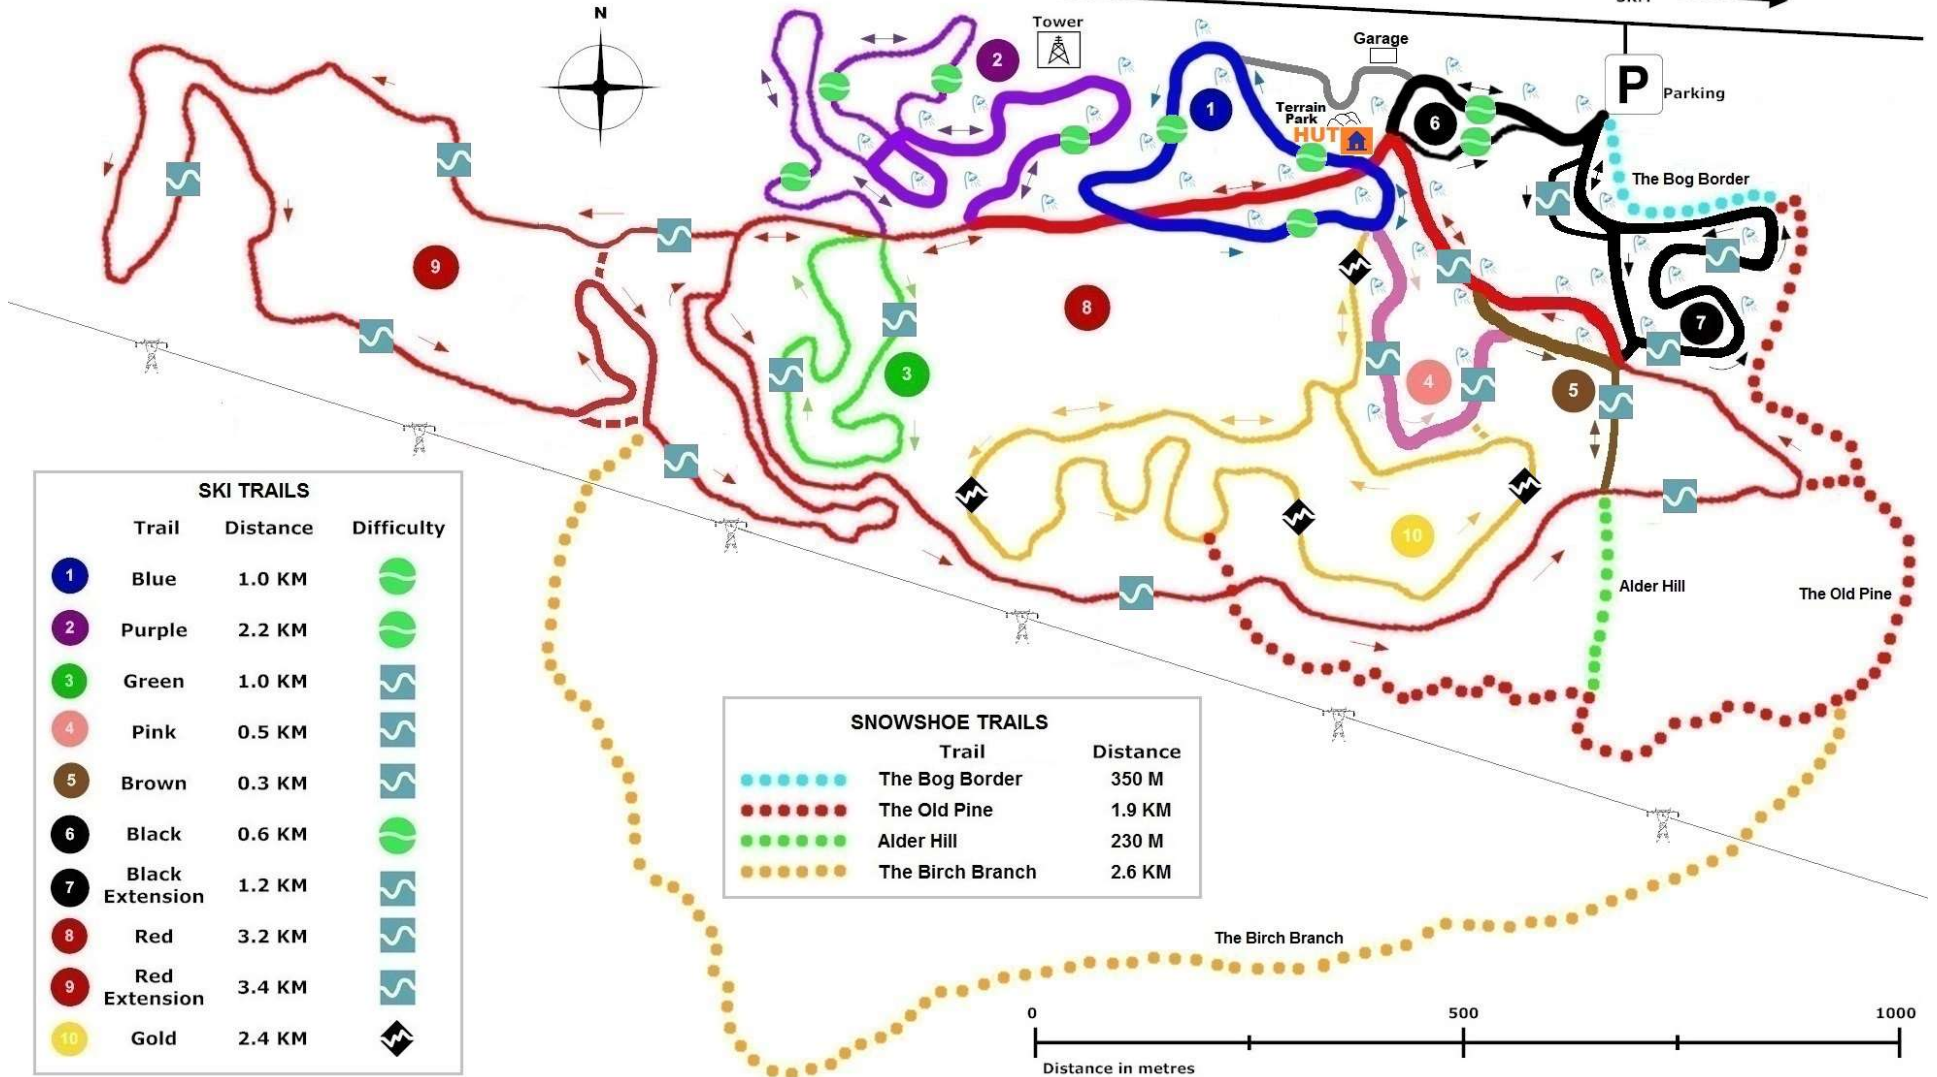

LEGEND

- Ski Trail
- Lit Ski Trail
- Ski Trail Connector/Shortcut
- One-way Skiing
- Two-way Skiing
- Snowshoe Trail

DIFFICULTY SYMBOLS

- Easiest
- More Difficult
- Most Difficult

Trans Canada Highway

www.airportnordic.ca

To Gander
3KM →

SKI TRAILS			
Trail	Distance	Difficulty	
1	Blue	1.0 KM	
2	Purple	2.2 KM	
3	Green	1.0 KM	
4	Pink	0.5 KM	
5	Brown	0.3 KM	
6	Black	0.6 KM	
7	Black Extension	1.2 KM	
8	Red	3.2 KM	
9	Red Extension	3.4 KM	
10	Gold	2.4 KM	

SNOWSHOE TRAILS		
Trail	Distance	
The Bog Border	350 M	
The Old Pine	1.9 KM	
Alder Hill	230 M	
The Birch Branch	2.6 KM	