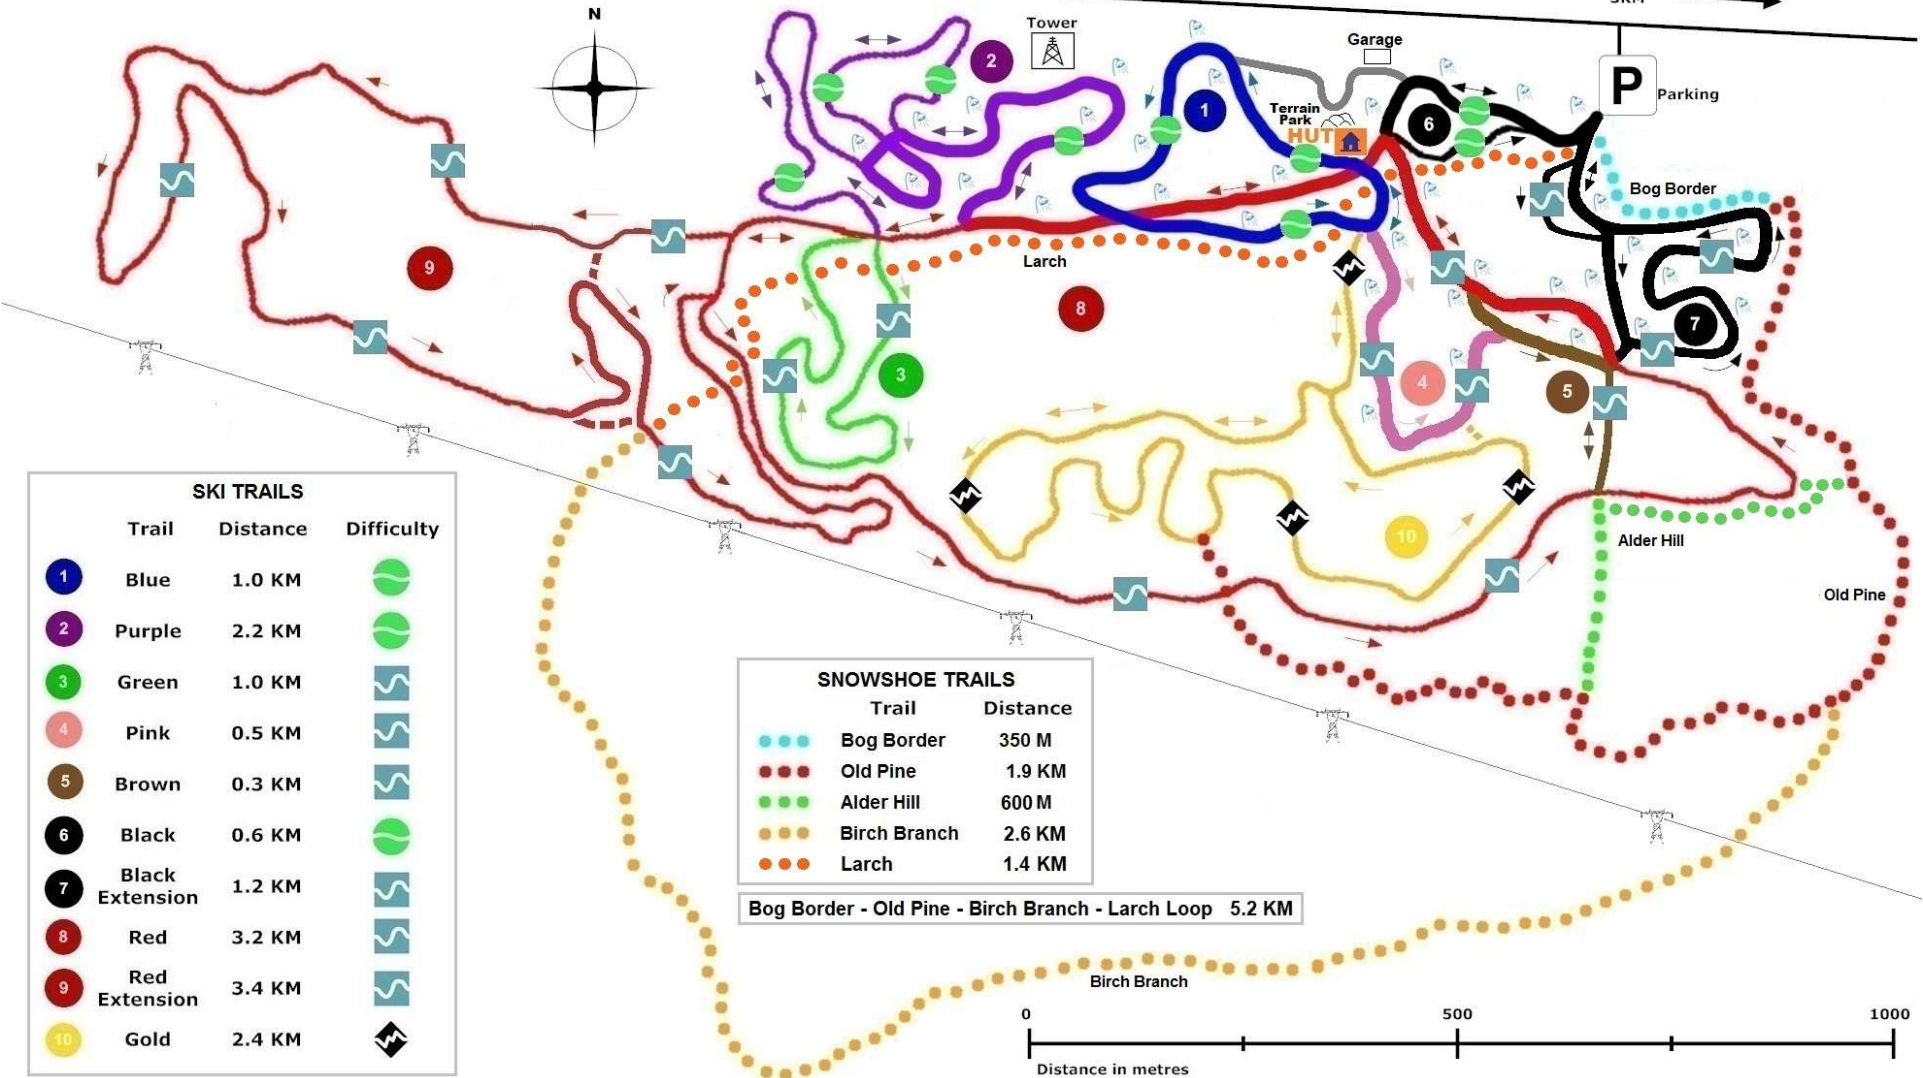

LEGEND

- Ski Trail
- Lit Ski Trail
- Ski Trail Connector/Shortcut
- One-way Skiing
- Two-way Skiing
- Snowshoe Trail

DIFFICULTY SYMBOLS

- Easiest
- More Difficult
- Most Difficult

Trans Canada Highway

www.airportnordic.ca

To Gander 3KM →

SKI TRAILS		
Trail	Distance	Difficulty
	Blue 1.0 KM	
	Purple 2.2 KM	
	Green 1.0 KM	
	Pink 0.5 KM	
	Brown 0.3 KM	
	Black 0.6 KM	
	Black Extension 1.2 KM	
	Red 3.2 KM	
	Red Extension 3.4 KM	
	Gold 2.4 KM	

SNOWSHOE TRAILS		
Trail	Distance	
	Bog Border 350 M	
	Old Pine 1.9 KM	
	Alder Hill 600 M	
	Birch Branch 2.6 KM	
	Larch 1.4 KM	

Bog Border - Old Pine - Birch Branch - Larch Loop 5.2 KM